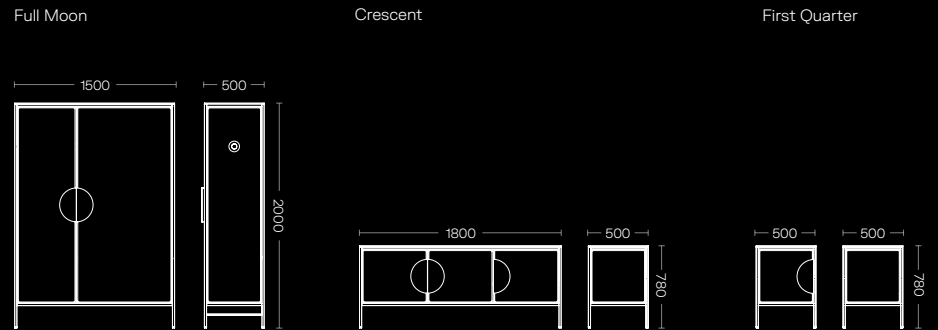

Collection overview

MEASUREMENTS

Moon's carrier skeleton structure is the foundation of our bespoke furniture service, which is designed to meet the unique requirements of each and every customer. From the size and shape to the materials and finish, we work closely with you to create furniture that perfectly meets your needs and exceeds your expectations.